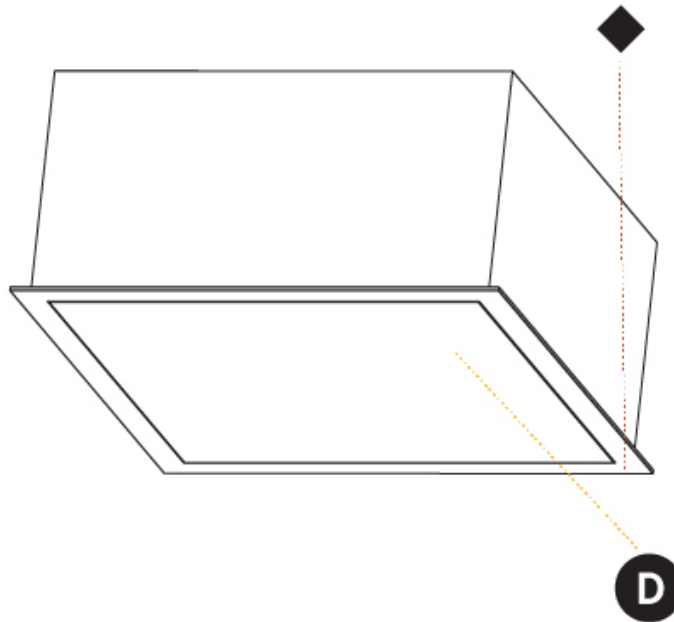

A37741-

PROJECT _____

TYPE _____

SPECIFIER _____

QUANTITY _____

DATE _____

A