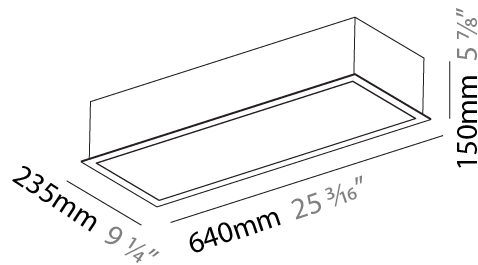

GENERAL

Series: Pi2
Subseries: Pi2 Whiteline
Brand: Prolicht
Division: Architectural
Mounting Type: Recessed
Mounting Location: Ceiling

PHYSICAL

Shape: Rectangle
Length (mm): 640
Length (in): 25 3/16
Width (mm): 235
Width (in): 9 1/4
Depth (mm): 150
Depth (in): 5 7/8
Ceiling Thickness (mm): 10 / 12.5 / 15 / 25 / 30
Ceiling Thickness (in): 3/8 or 1/2 or 9/16 or 1 or 1 3/16
Min. Recessing Depth (mm): 160
Min. Recessing Depth (in): 6 1/8
Light Distribution: Direct
Weight (kg): 4.274
Weight (lbs): 9.40
Diffuser: PMMA - Opal or Micro-Prism
Fixture Finish: SSR / BKV / CWI / CRY / HAB / UFT / ITA / RUA / FTG / MYG / LOD / PUS / FRO / FUP / KIA / POP / BLS / SPG / MEY / GOH / GUM / CHC / COM / ABZ / JAG / OBR / MOS / ROR
Fixture Material: Aluminum
Cut-out Measurements: 625mm / 24 5/8" x 220mm / 8 11/16"

ELECTRICAL

Lamp Type: LED (Zhaga Standard)
Total Output Wattage (W): 19
Dimming: Tri-Mode (Non-Dimming and Phase Dimming (120Vac only) and 0-10V Dimming)
Driver Included: Yes
Driver Location: Integrated
Driver Type: Constant Current - Universal
Driver Class: Class 2
Input Voltage (V): 120 - 277
Constant Current (MA): 500

LED

Color Temperature (°K): 3000 / 3500 / 4000
Max. Delivered Lumen (lm): 1430 / 1539 / 1570
CRI: >80 CRI
Efficiency (%): 0.516
Lamp Life (hrs): 50000

OPTICAL

RATINGS AND CERTIFICATIONS

Certified By: Certified for North American Standards
IP rating: IP20